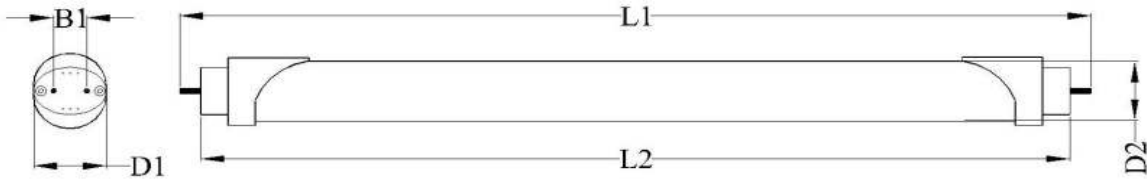

Product Technical Data

General Informaion

Cap Size G13
Life Span 50000hr

Light Characteristics

Efficacy 80.90lm/W
Beam Angle 165 D
CCT 4000K
Flux 1700lm
75

Color Rending Index

Electrical Characteristics

Wattage 21W
Voltage universal
Power Factor 0.937

Temperature

Operating Temp. -30(min), 65(max)C
Storage -40(min), 65(max)C

Product Dimensions

Length L1 1215mm
Length L2 1203mm

Bipin Distance B1 12.7mm
Mounting Hole Diameter D2 31mm
Circular Outline Dimension D1 26mm

Technical Drawing

Installation Guide

- a. No need a ballast
- b. No need a starter
- c. Connect directly to AC wire

For Retrofit

- a. Cut-out the ballast and take out the starter
- b. Wires from the end terminal, connect it directly to AC wire
- c. After the wirings is done then fix the Extendum Tubelight on the troffer