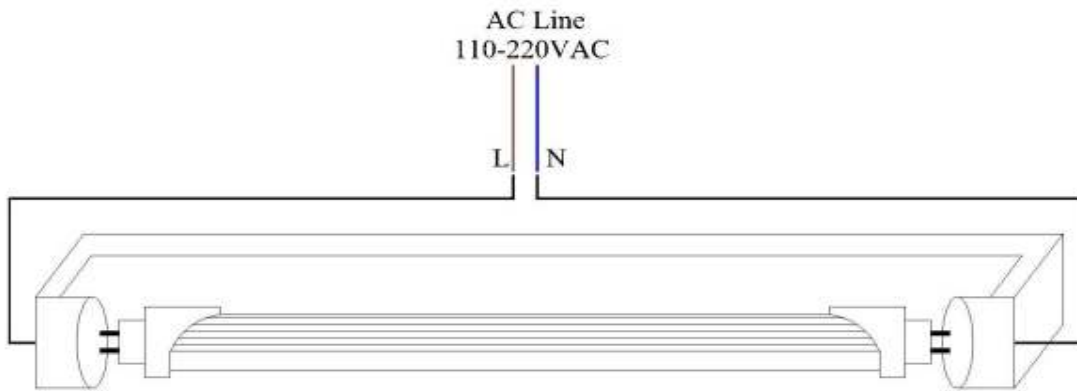

Installation Guide

- a. No need a ballast
- b. No need a starter
- c. Connect directly to AC wire

For Retrofit

- a. Cut-out the ballast and take out the starter
- b. Wires from the end terminal, connect it directly to AC wire
- c. After the wirings is done then fix the Extendum Tubelight on the troffer